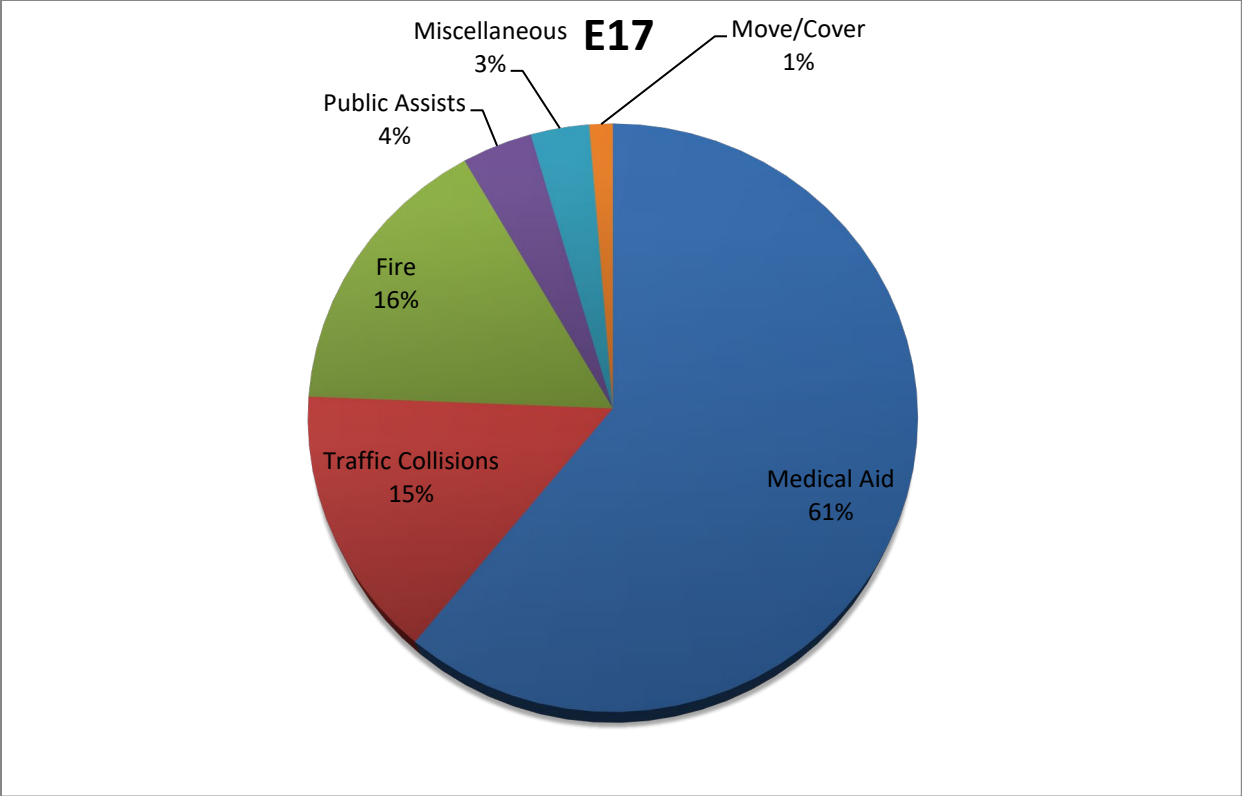

E17 Monthly Statistics Comparison