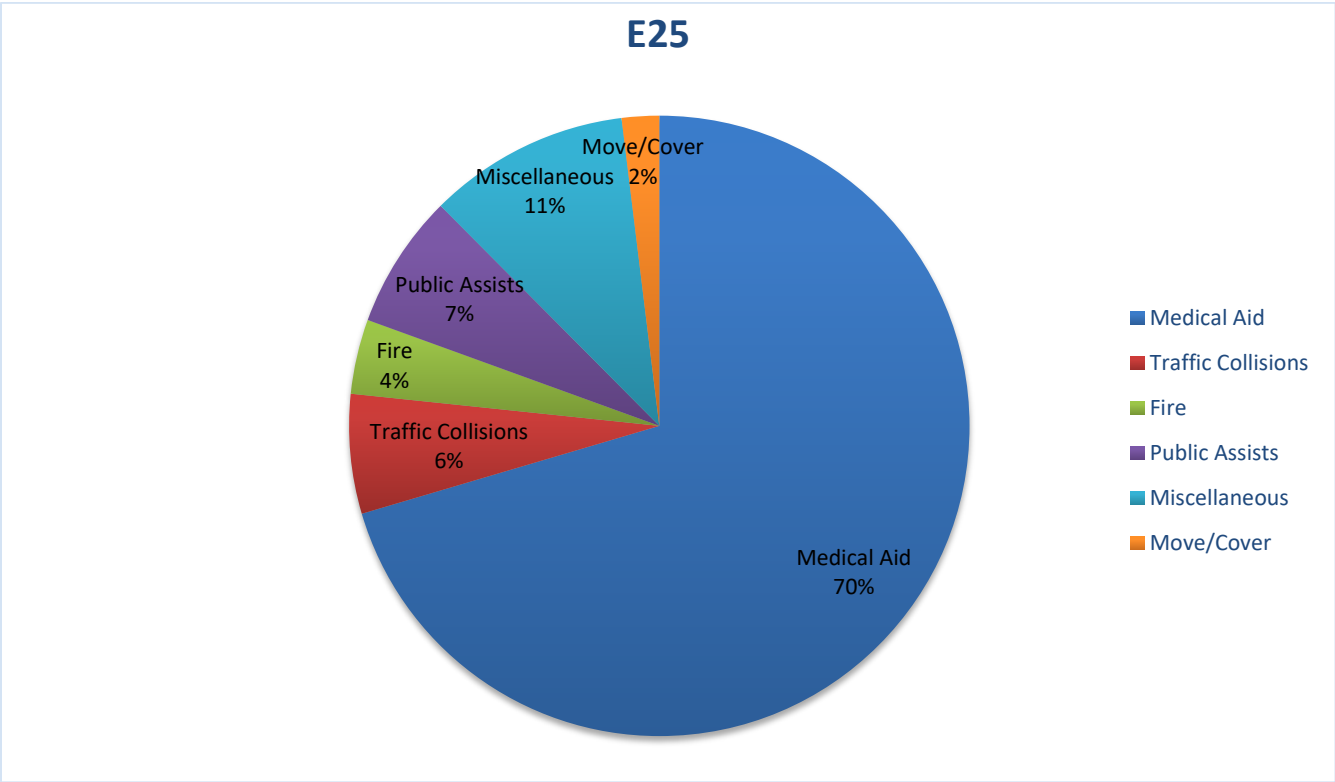

MEDIC 25: 360 Total Calls

Medical Aid- 256

Fire- 7

Traffic Collision- 16

Transfer- 36

Misc- 4

Move/Cover - 41

CQI Statistics: 180/227 – 80%