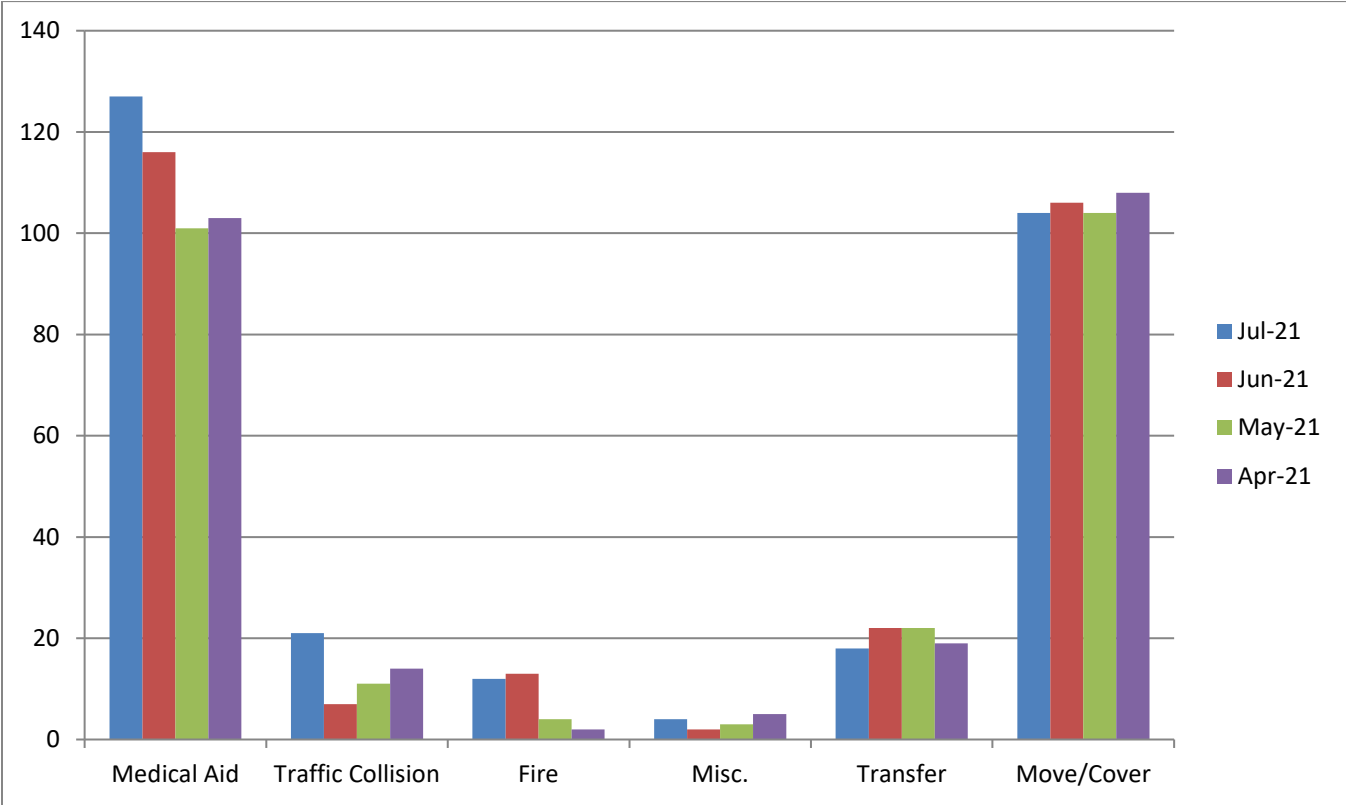

Move/Cover - 104

CQI Statistics: Pending, standby

E17 Monthly Statistics Comparison

M17 Monthly Statistics Comparison

El Dorado County Fire Protection District

Station 19 Run Review July 2021

ENGINE 19: 95 Total Calls