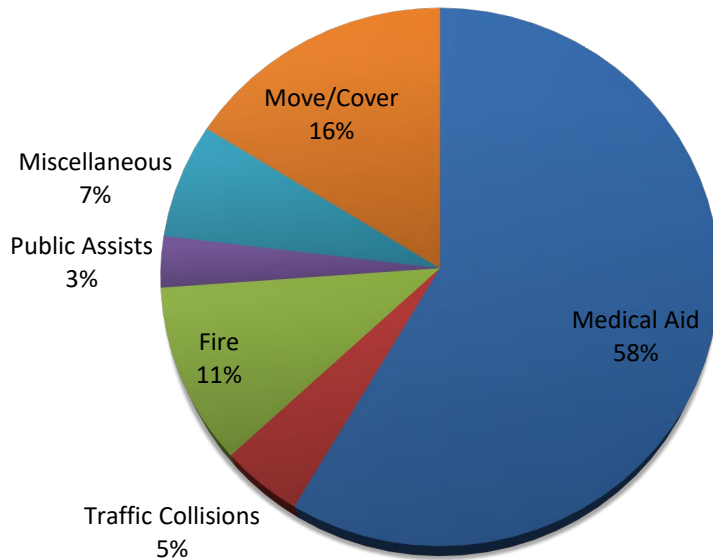

Transfer- 22

Misc- 2

Move/Cover - 91

CQI Statistics:

M28: 110/126 – 87%

E28: 9/11– 81%

E28

E28 Monthly Statistics Comparison