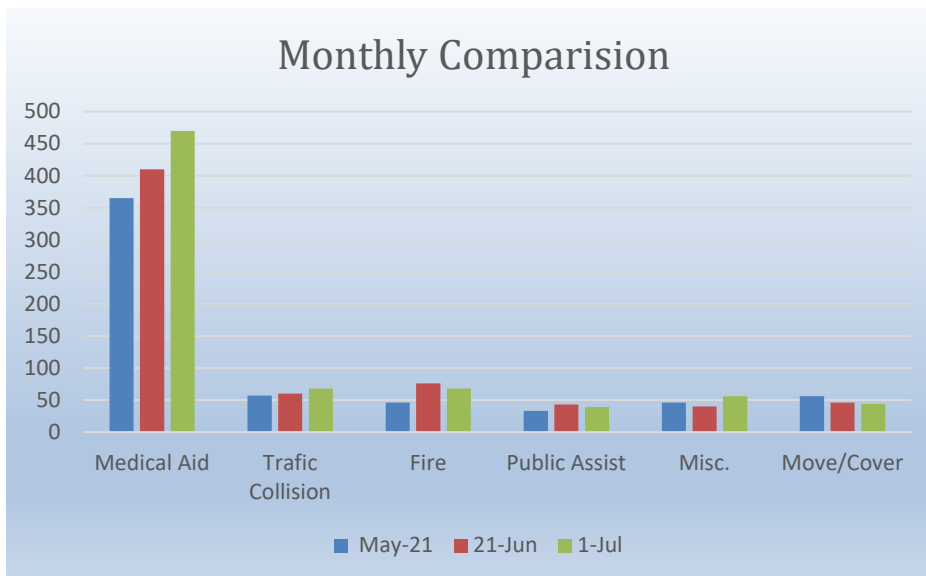

El Dorado County Fire Protection District

Total Calls July 2021

675 Total Calls

Medical Aid- 470

Fire- 68

Traffic Collision- 68

Public Assist- 39

Misc- 56

Move/Cover - 44

El Dorado County Fire Protection District

Station 17 Run Review July 2021

ENGINE 17: 156 Total Calls

Medical Aid- 95

Fire- 25

Traffic Collision- 23

Public Assist- 6