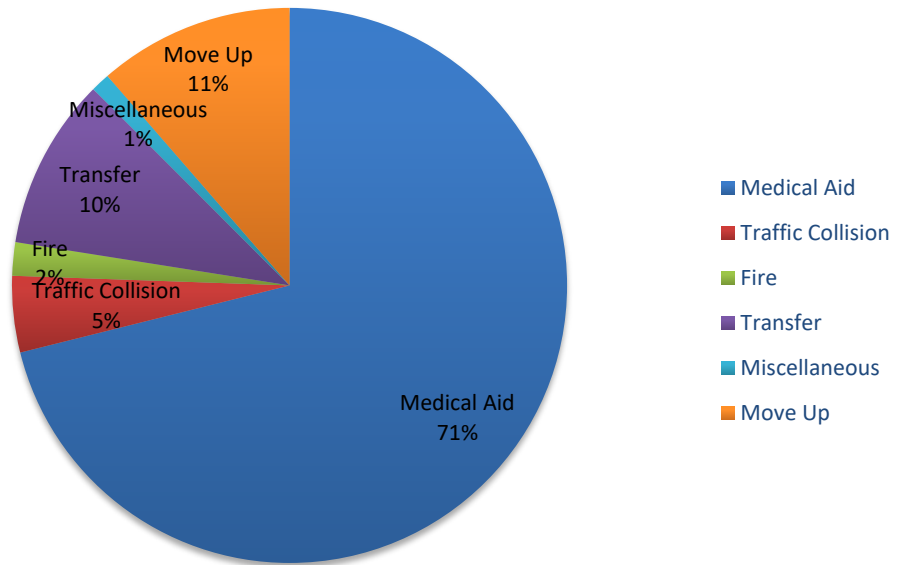

M25

M25 Monthly Statistics Comparison