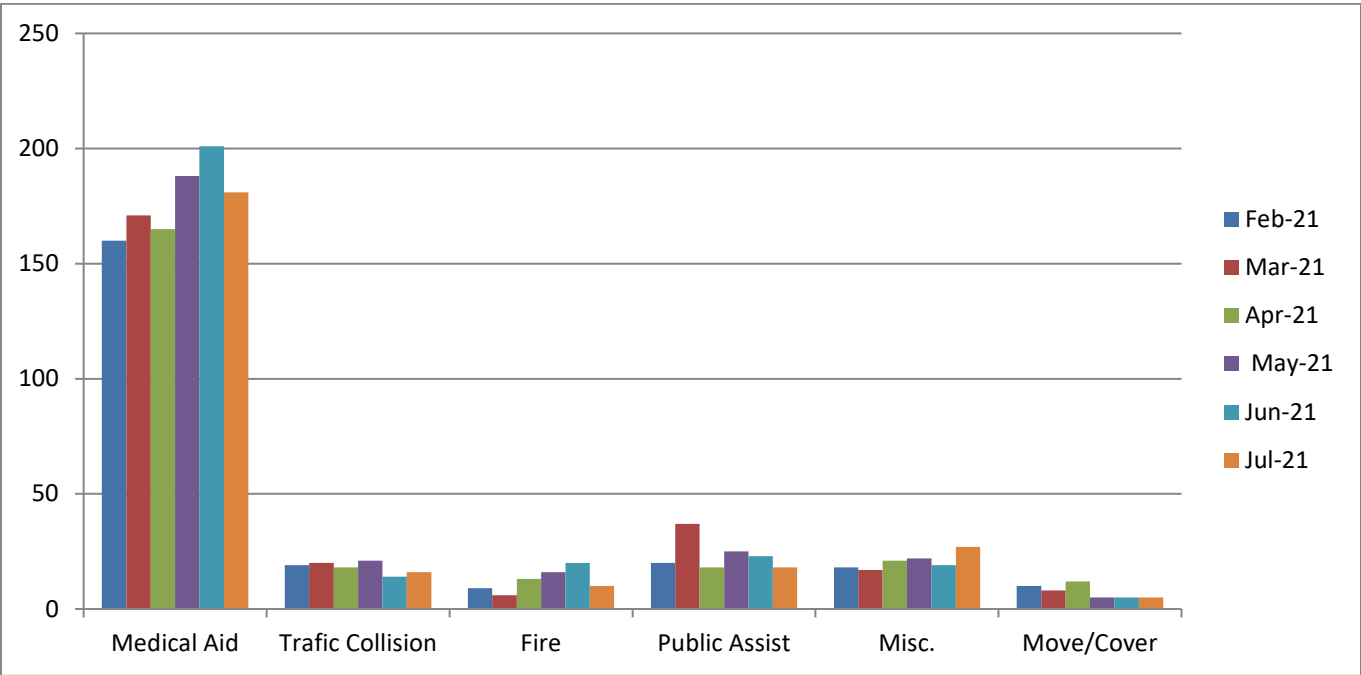

E25 Monthly Statistics Comparison