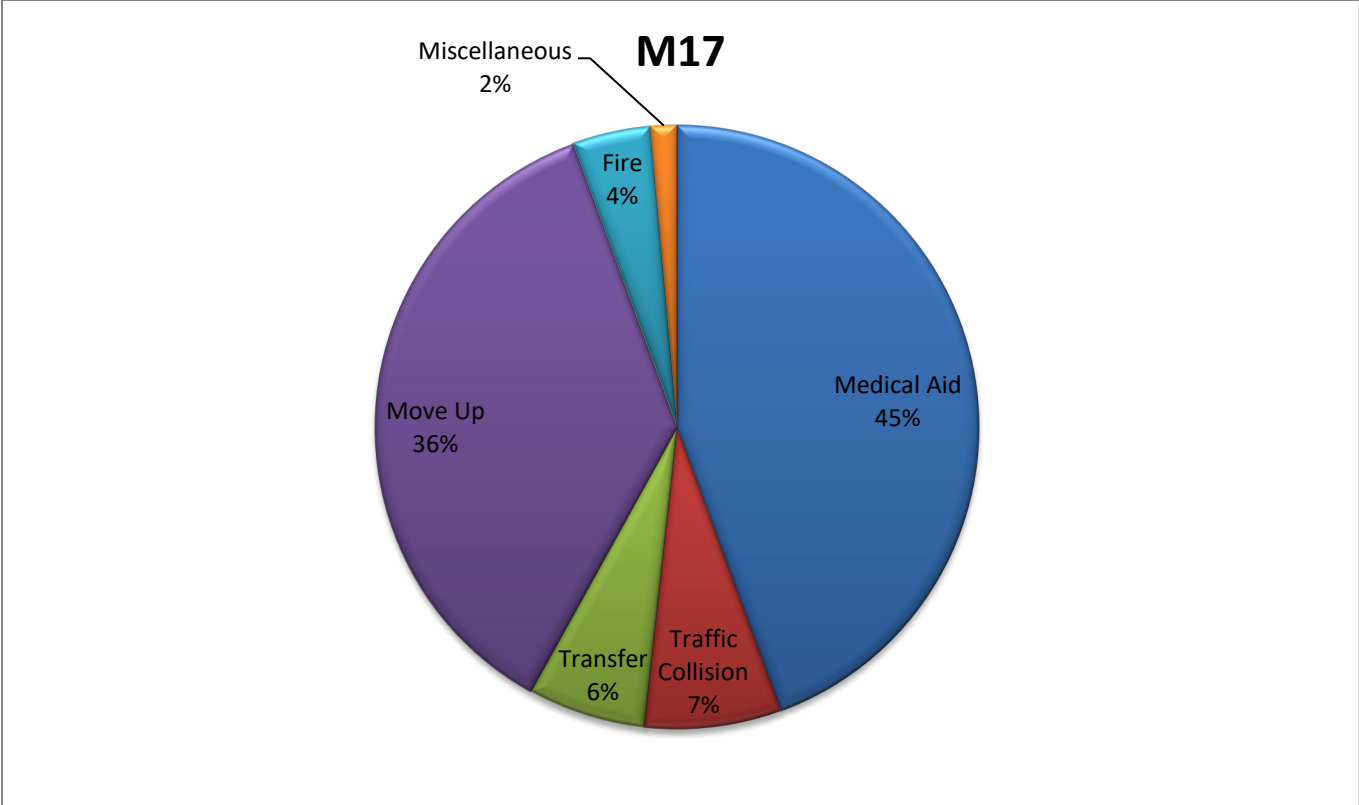

M17 Monthly Statistics Comparison