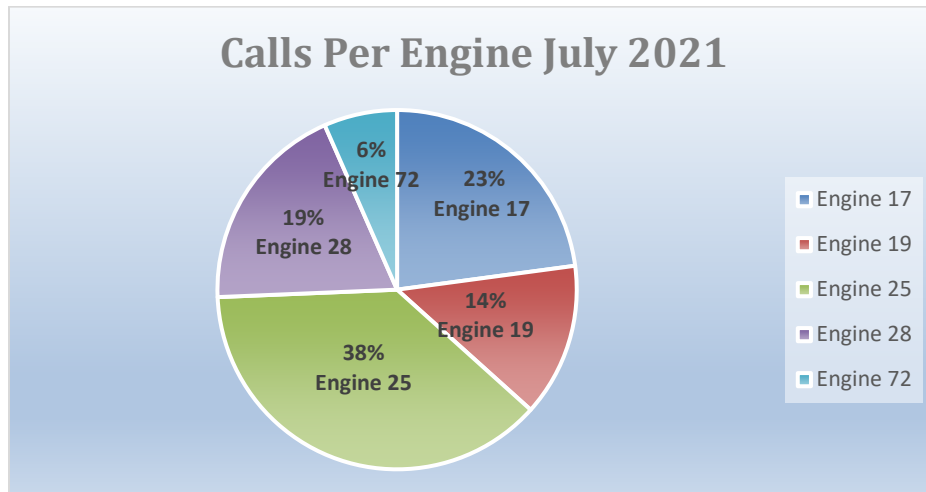

El Dorado County Fire Protection District

Total Calls July 2021

675 Total Calls

Medical Aid- 470

Fire- 68

Traffic Collision- 68

Public Assist- 39

Misc- 56

Move/Cover - 44

El Dorado County Fire Protection District

Station 17 Run Review July 2021

ENGINE 17: 156 Total Calls

Medical Aid- 95

Fire- 25

Traffic Collision- 23

Public Assist- 6