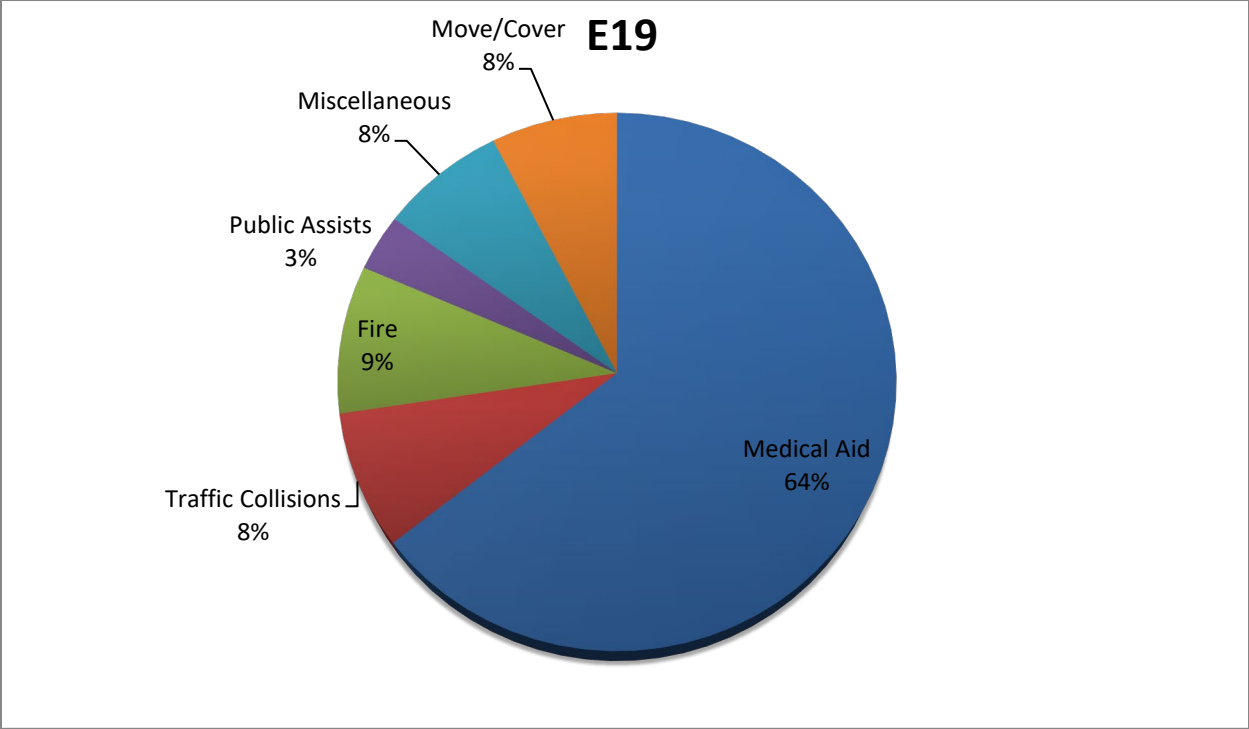

E19 Monthly Statistics Comparison