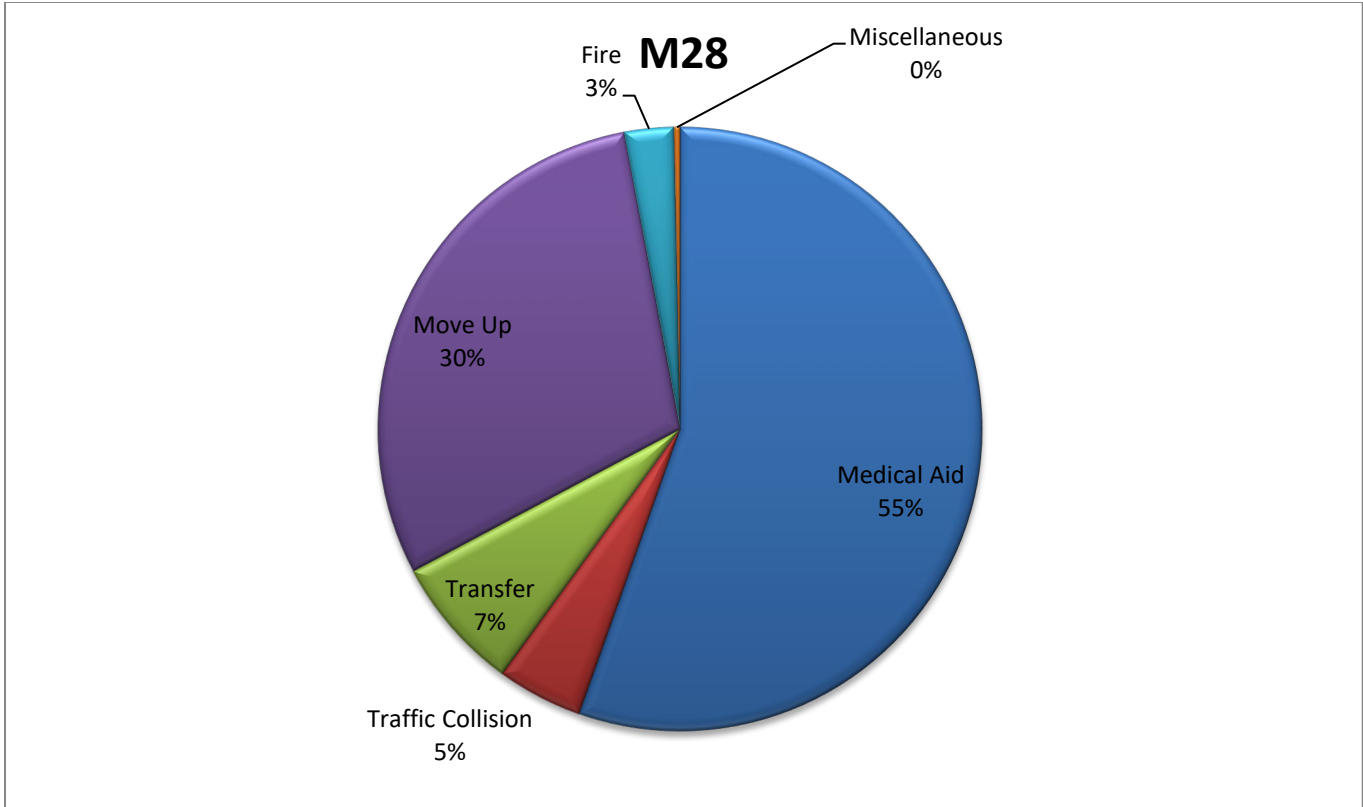

Transfer- 22

Misc- 2

Move/Cover - 91

CQI Statistics:

M28: 110/126 – 87%

E28: 9/11– 81%

E28

E28 Monthly Statistics Comparison