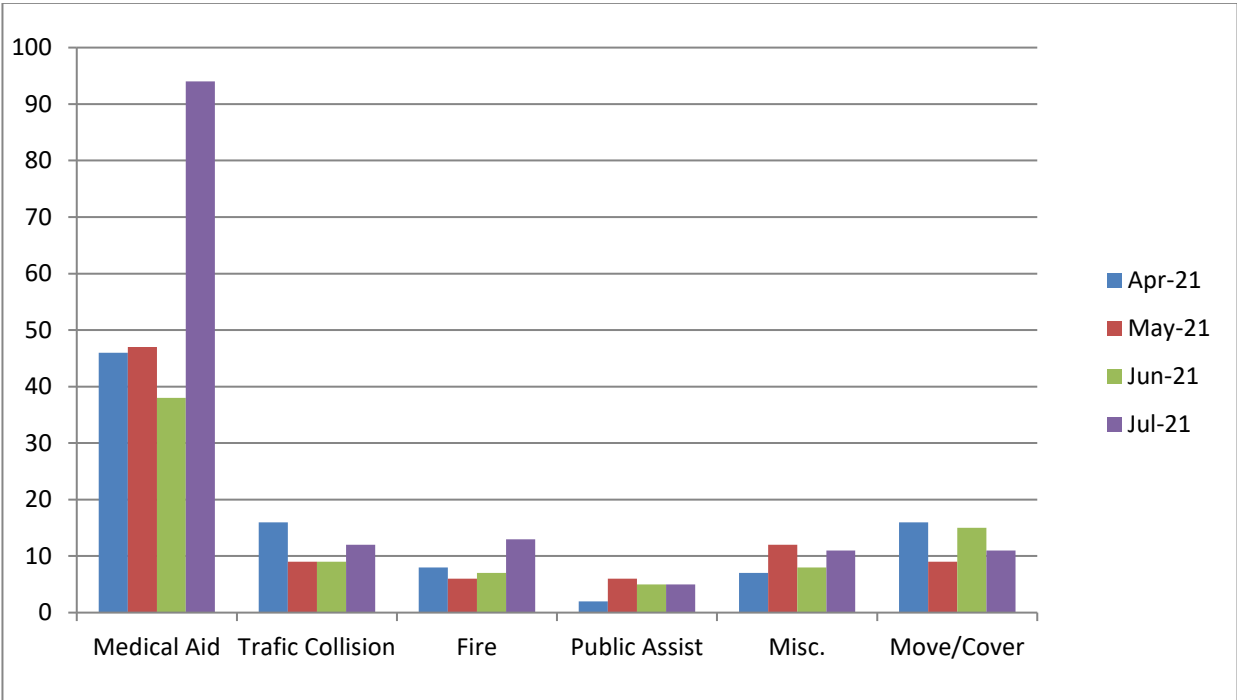

Fire- 3

Traffic Collision- 10

Transfer- 21

Misc- 1

Move/Cover - 104

E19 Monthly Statistics Comparison

M19 Monthly Statistics Comparison

El Dorado County Fire Protection District