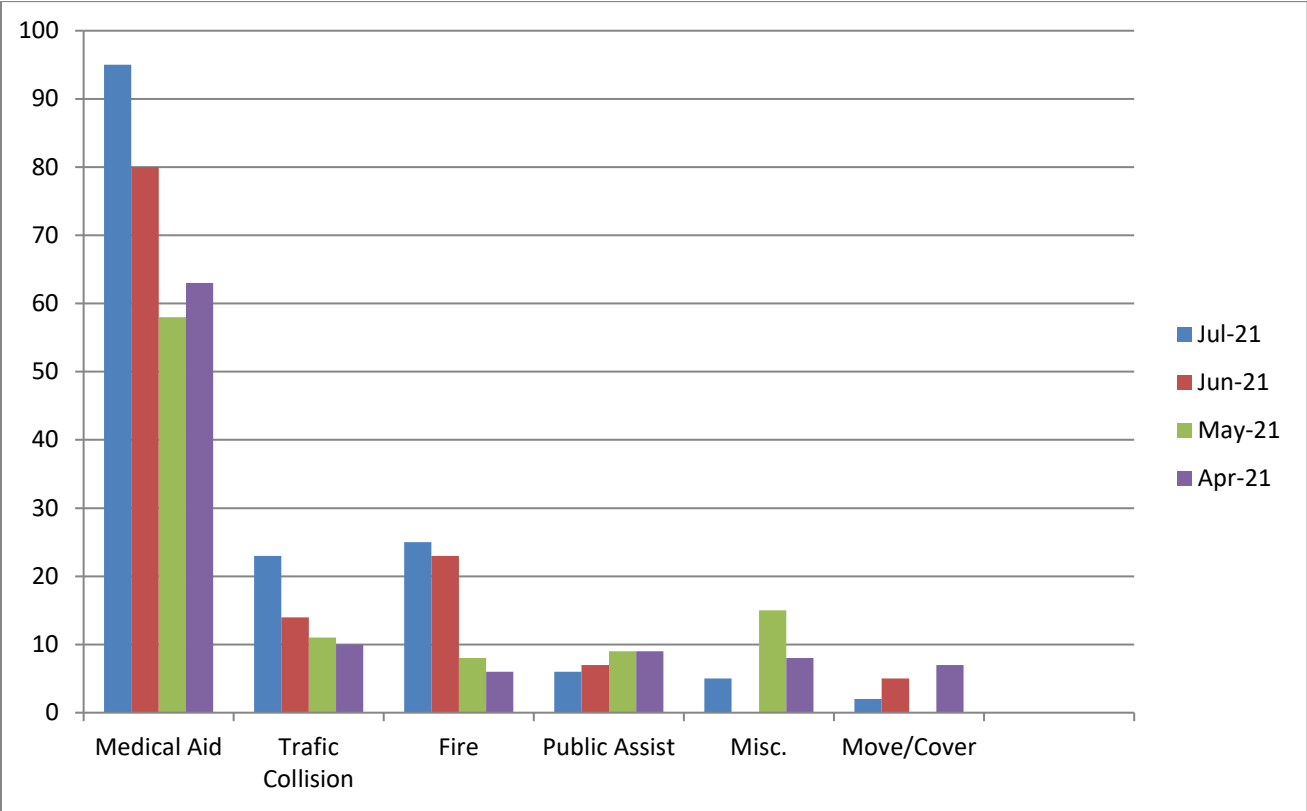

E17 Monthly Statistics Comparison