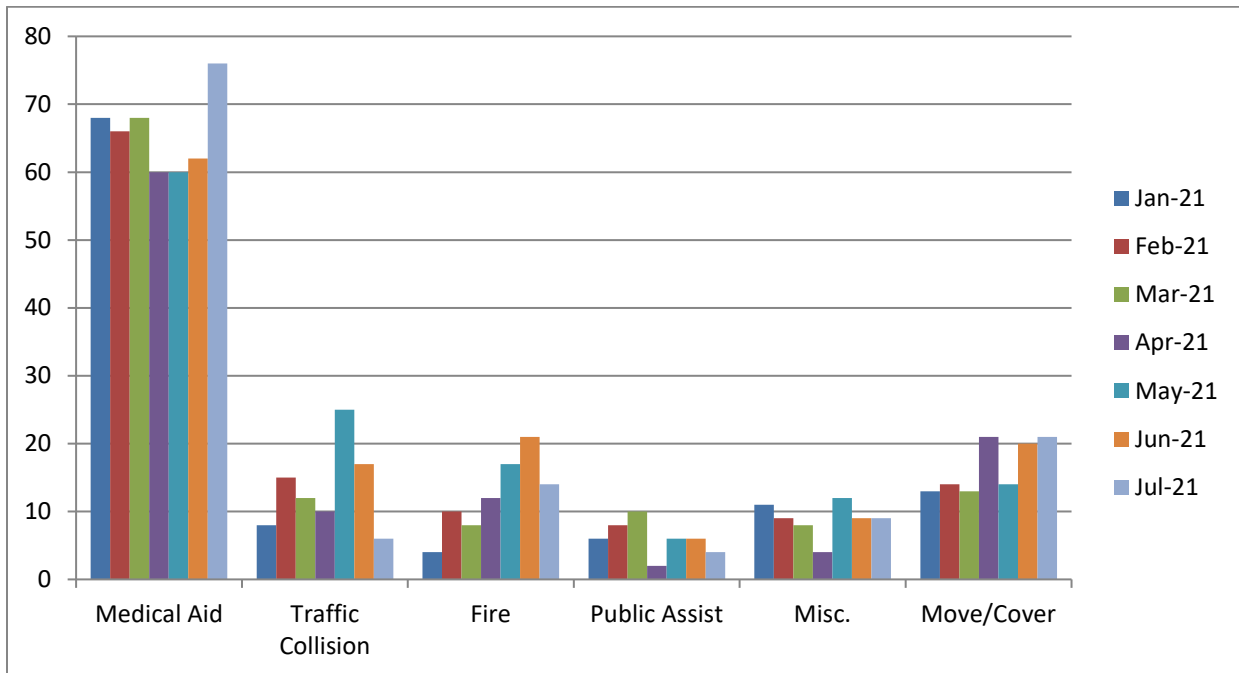

Transfer- 22

Misc- 2

Move/Cover - 91

CQI Statistics:

M28: 110/126 – 87%

E28: 9/11– 81%

E28

E28 Monthly Statistics Comparison