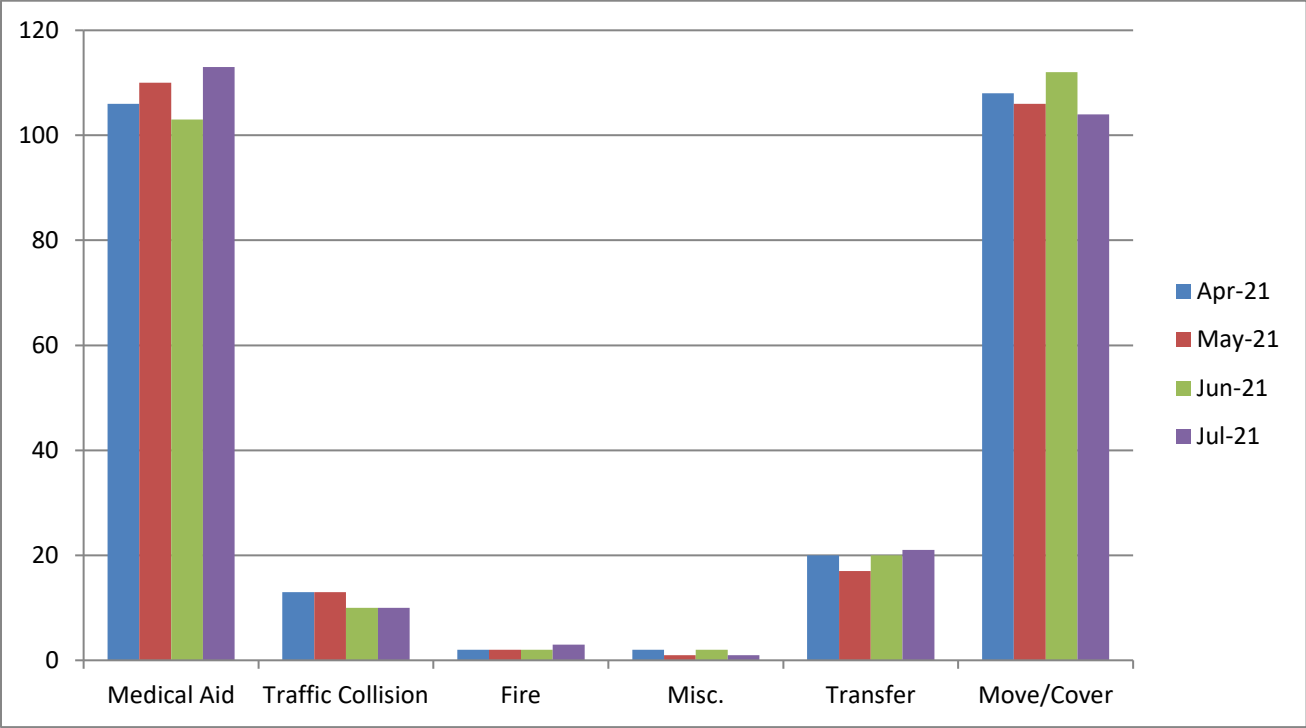

M19 Monthly Statistics Comparison