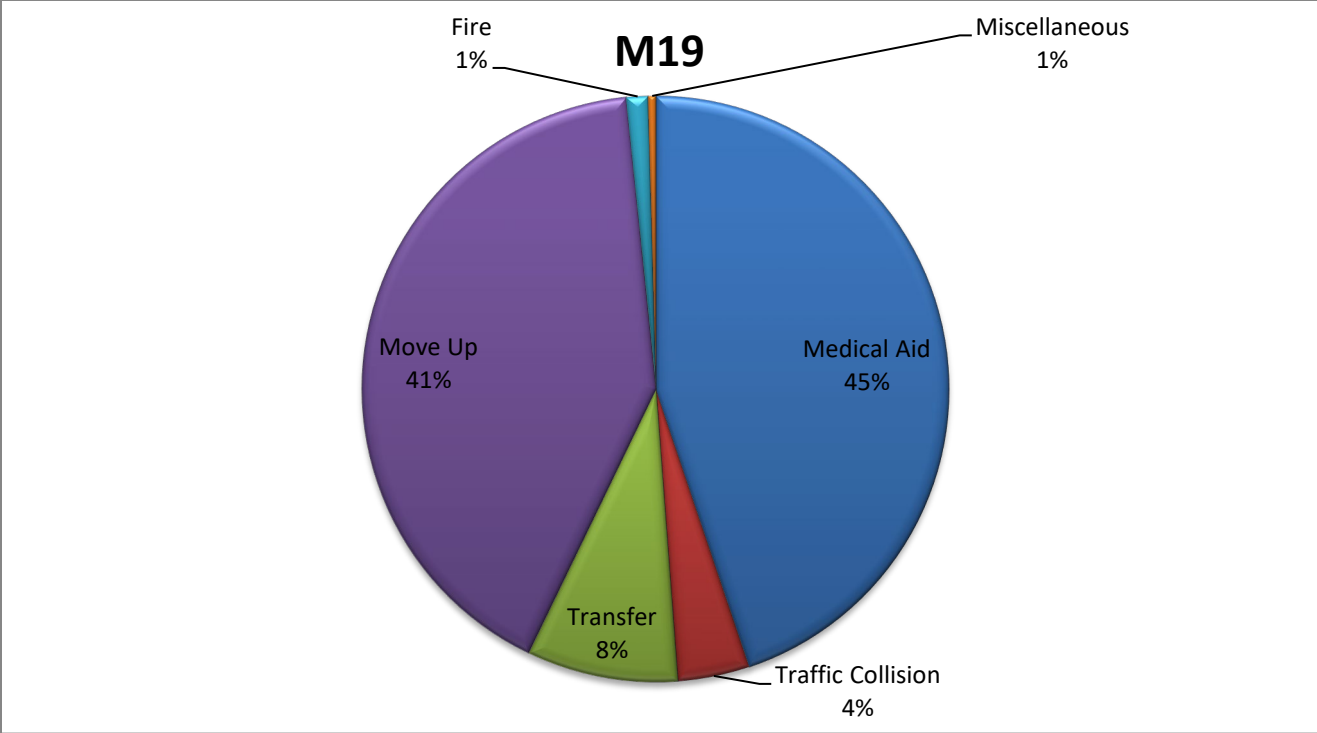

Fire- 3

Traffic Collision- 10

Transfer- 21

Misc- 1

Move/Cover - 104

E19 Monthly Statistics Comparison

M19 Monthly Statistics Comparison

El Dorado County Fire Protection District