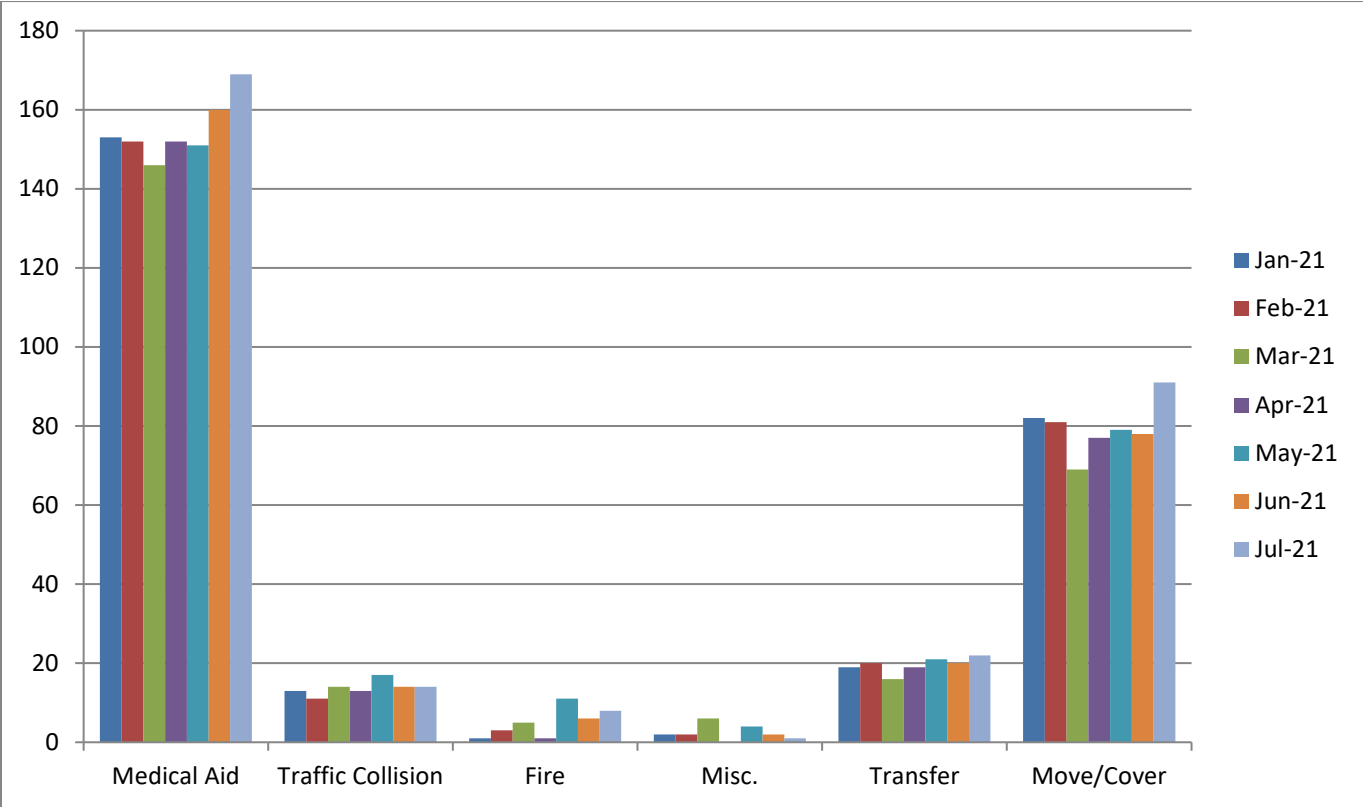

M28 Monthly Statistics Comparison