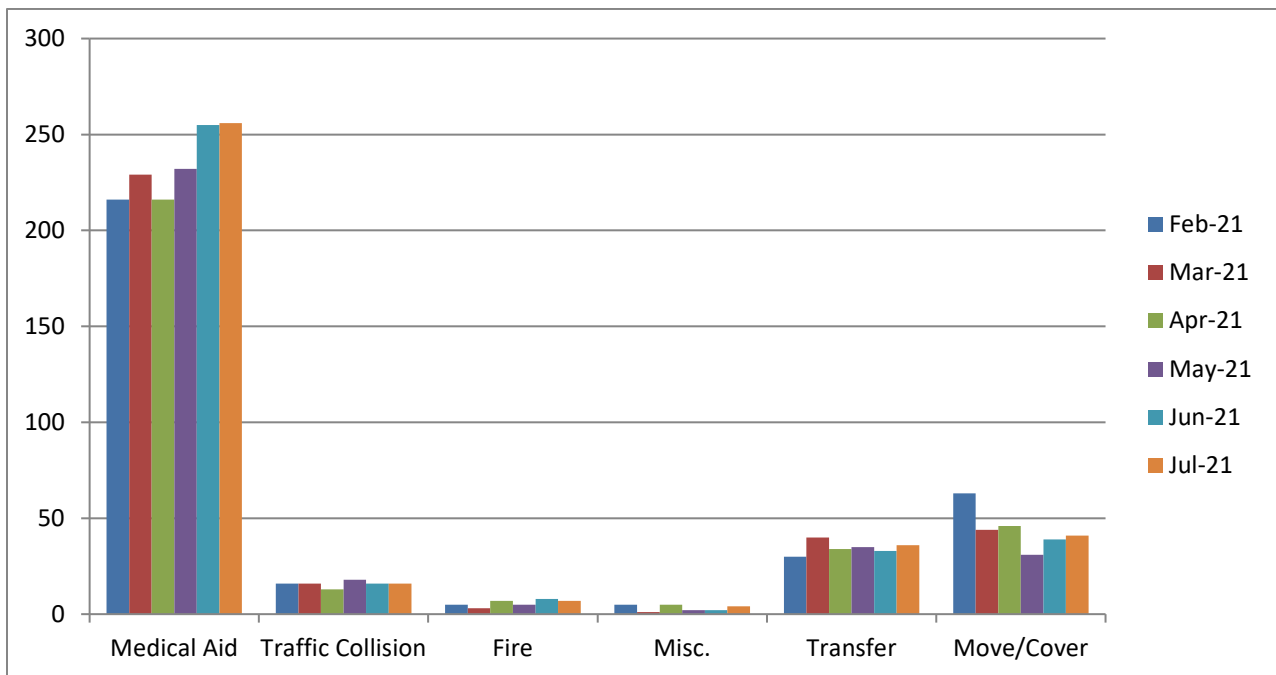

M25 Monthly Statistics Comparison